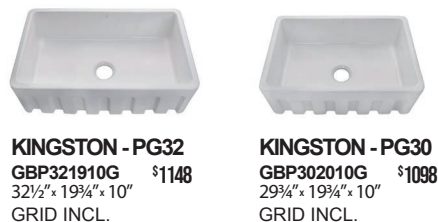

NALA

CHAMPAGNE GOLD SINKS 18 GAUGE

NALA - ER
GBDCG3219A \$1148
32" x 19" x 10"
GRIDS INCL. R15

NALA - PDR
GBSCG3018C \$898
30" x 18" x 10"
GRID INCL. R15

NALA - TR (BAR SINK)
GBSCG1814 \$688
18" x 14" x 9"
GRID INCL. R15

KINGSTON

CERAMIC APRON SINKS

KINGSTON - PG32
GBP321910G \$1148
32 1/2" x 19 3/4" x 10"
GRID INCL.

KINGSTON - PG30
GBP302010G \$1098
29 3/4" x 19 3/4" x 10"
GRID INCL.

KINGSTON - PF32
GBP322110F \$1148
32 1/2" x 20 3/4" x 10"
GRID INCL.

KINGSTON - PF30
GBP302110F \$1098
29 3/4" x 20 3/4" x 10"
GRID INCL.

VERTU

NUGRANITE SINKS

LOW DIVIDER

VERTU - K
31 1/8" x 18" x 9 1/4" **\$798**
Black **GVD3215A-BL**
Graphite **GVD3215A-GR**
Smoke Grey **GVD3215A-SG**
White **GVD3215A-WH**
GRIDS INCL.