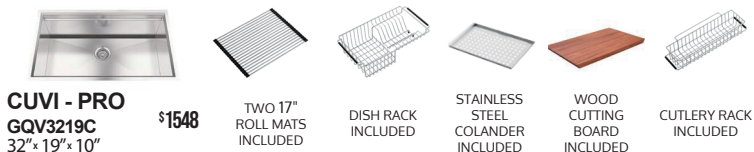

PEARL PRICE LIST Q1 2025

lifewithpearl.com

PRICING EFFECTIVE Jan 01, 2025

CUVI

SMART KITCHEN SYSTEM 16 GAUGE

CUVI - PRO
GQV3219C \$1548
32" x 19" x 10"

TWO 17" ROLL MATS INCLUDED
DISH RACK INCLUDED
STAINLESS STEEL COLANDER INCLUDED
WOOD CUTTING BOARD INCLUDED
CUTLERY RACK INCLUDED